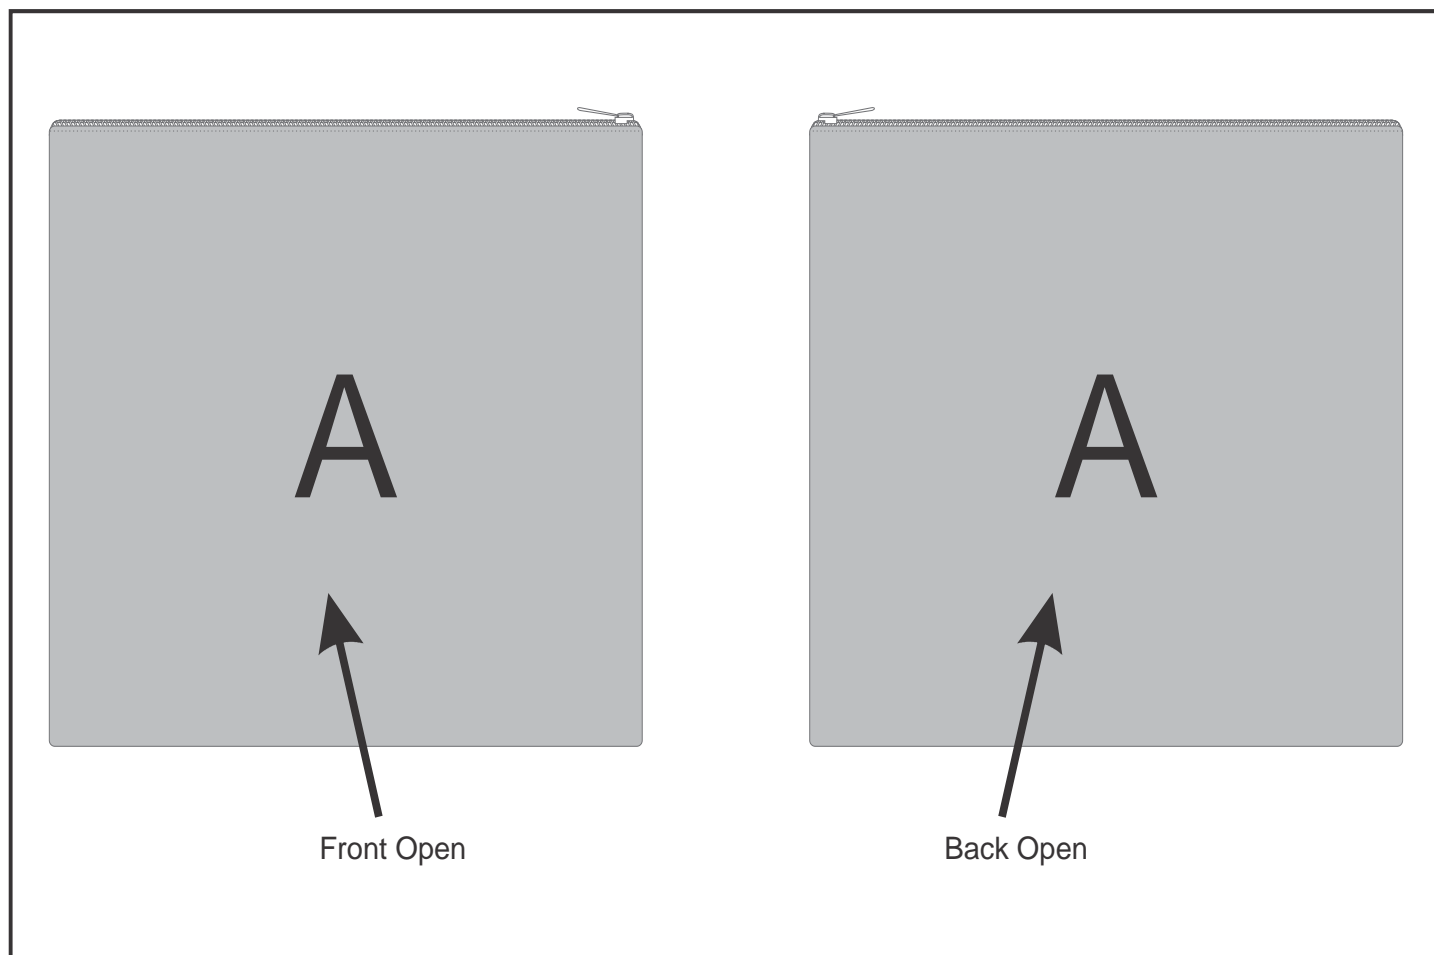

## Need to know:

- Includes 1-Position Sublimation (setup fees apply)
- Please Note: We cannot guarantee 100% logo Alignment on all Brandable Panels.

## Branding Options:

Position	Branding Method (Branding Code)	No. of Colours	Dimension
A	Custom Sublimation A (CPSUB-A)	Full Colour	1090mm wide x 540mm high